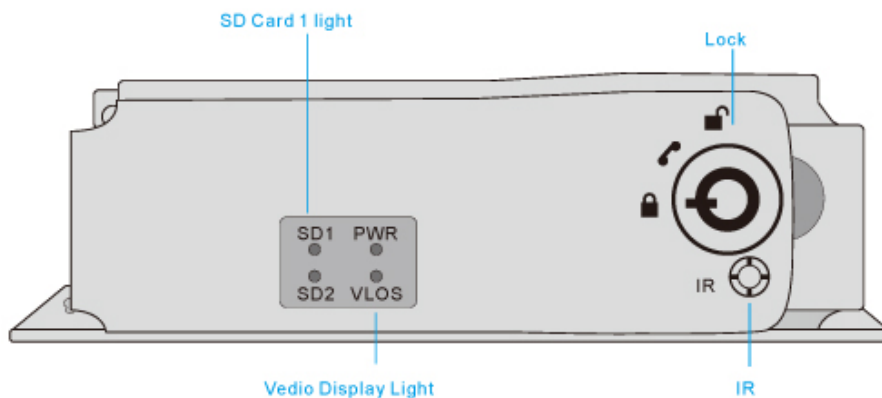

Richmor High Quality Wholesale 4CH 720P Dual SD Card AHD Vehicle Mobile DVR

PRODUCT DESCRIPTION

Resolution	4CH 720P AHD Full real-time recording
Moduel	G-Sensor built in, GPS /3G/4G /WIFI (5.8G or 2.4G)Optional
Storage	Support 2X SD cards storage, up to 128GB for each
Alarm I/O	4CH Alarm input,1CH Alarm output
ACC Delay	10 seconds delay pow-off for data protection
Voltage	8V-36V Wide range voltage power supply

PRODUCT SHOW

Product's Front Side

Display

Military Design/ Good Stability/Durable /Shockproof & Earthquake Resistant

Product's Back Side

Display

Wide Voltage Design / Data Comprehensive Protection / High Security

STRUCTURE

Front Panel

Details

Professional Security Device/Powerful Functions/ User-friendly Button Operation/ Easy to Use

Back Panel

Details

Aviation AV&DV Input / Steady Port/ Strong Shockproof Ability/ Simple & Convenient

Video Record System	Video Input	Support 4 channels Full real-time AHD 720P
	Video Output	1 channel composite video output
	Display	1/2/4 channels full screen
	Signal system	PAL/NTSC (PAL @100Frame, NTSC@120 Frame)
	Resolution	Support 4 channels Full real-time AHD 720P
	Record Format	Synchronized A/V recording
Audio	Audio Input	4 Channel
	Audio Output	1 channel
	Compression	G.726
Alarm	Input	4 channels
	Output	1 channel
Storage		Up to 256GB, 128GB for each
Communication Port		1CH RS232 / 1 channel RS485
G-sensor		Built in, support 3 Axis Motion Detection with user set ranges , for X,Y and Z coordinates
Wireless communications		GPS /3G /4G /WIFI optional
GPS		