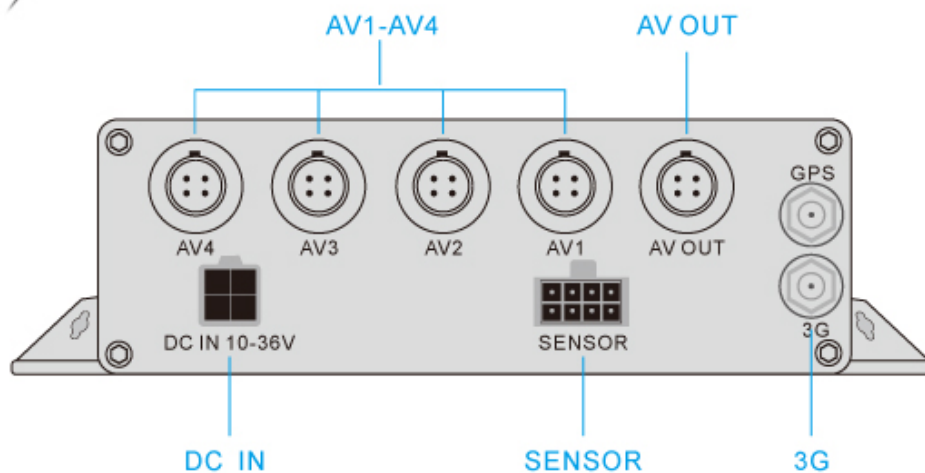

Richmor High Quality Wholesale 4CH 720P Dual SD Card AHD Vehicle Mobile DVR

PRODUCT DESCRIPTION

Resolution	4CH 720P AHD Full real-time recording
Moduel	G-Sensor built in, GPS /3G/4G /WIFI (5.8G or 2.4G)Optional
Storage	Support 2X SD cards storage, up to 128GB for each
Alarm I/O	4CH Alarm input,1CH Alarm output
ACC Delay	10 seconds delay pow-off for data protection
Voltage	8V-36V Wide range voltage power supply

STRUCTURE

Front Panel

Details

Professional Security Device/Powerful Functions/ User-friendly Button Operation/ Easy to Use

Back Panel

Details

Aviation AV&DV Input / Steady Port/ Strong Shockproof Ability/ Simple & Convenient

Video Record System	Video Input	Support 4 channels Full real-time AHD 720P
	Video Output	1 channel composite video output
	Display	1/2/4 channels full screen
	Signal system	PAL/NTSC (PAL @100Frame, NTSC@120 Frame)
	Resolution	Support 4 channels Full real-time AHD 720P
	Record Format	Synchronized A/V recording
Audio	Audio Input	4 Channel
	Audio Output	1 channel
	Compression	G.726
Alarm	Input	4 channels
	Output	1 channel
Storage		Up to 256GB, 128GB for each
Communication Port		1CH RS232 / 1 channel RS485
G-sensor		Built in, support 3 Axis Motion Detection with user set ranges , for X,Y and Z coordinates
Wireless communications		GPS /3G /4G /WIFI optional
GPS		