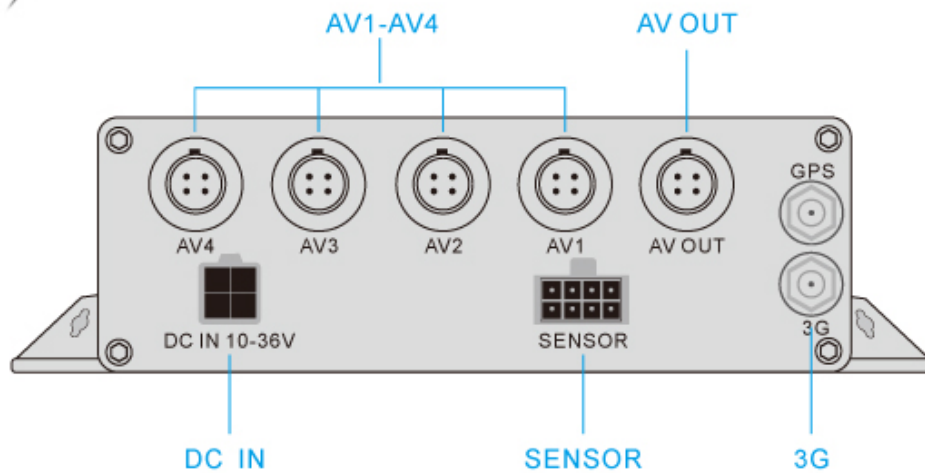

Richmor High Quality Wholesale 4CH 720P Dual SD Card AHD Vehicle Mobile DVR

PRODUCT DESCRIPTION

Resolution	4CH 720P AHD Full real-time recording
Moduel	G-Sensor built in, GPS /3G/4G /WIFI (5.8G or 2.4G)Optional
Storage	Support 2X SD cards storage, up to 128GB for each
Alarm I/O	4CH Alarm input,1CH Alarm output
ACC Delay	10 seconds delay pow-off for data protection
Voltage	8V-36V Wide range voltage power supply

STRUCTURE

Front Panel

Details

Professional Security Device/Powerful Functions/ User-friendly Button Operation/ Easy to Use

Back Panel

Details

Aviation AV&DV Input / Steady Port/ Strong Shockproof Ability/ Simple & Convenient

Video Record System	Video Input	Support 4 channels Full real-time AHD 720P
	Video Output	1 channel composite video output
	Display	1/2/4 channels full screen
	Signal system	PAL/NTSC (PAL @100Frame, NTSC@120 Frame)
	Resolution	Support 4 channels Full real-time AHD 720P
	Record Format	Synchronized A/V recording
Audio	Audio Input	4 Channel
	Audio Output	1 channel
	Compression	G.726
Alarm	Input	4 channels
	Output	1 channel
Storage		Up to 256GB, 128GB for each
Communication Port		1CH RS232 / 1 channel RS485
G-sensor		Built in, support 3 Axis Motion Detection with user set ranges , for X,Y and Z coordinates
Wireless communications		GPS /3G /4G /WIFI optional
GPS		