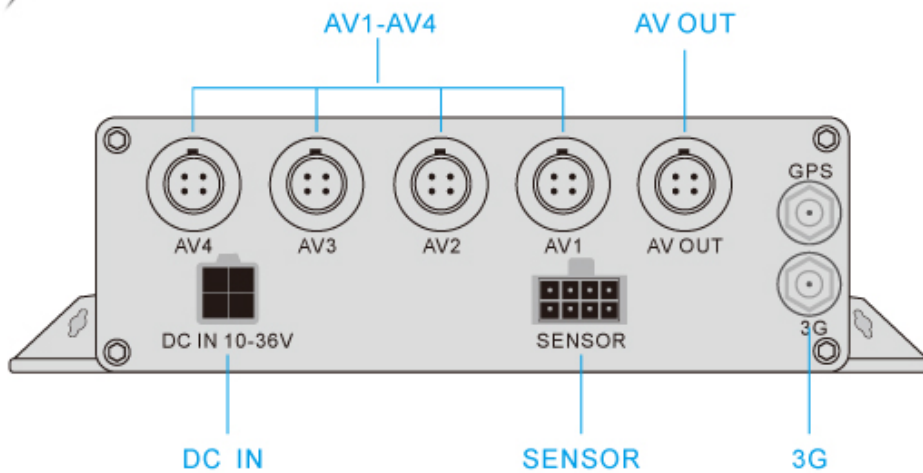

Richmor High Quality Wholesale 4CH 720P Dual SD Card AHD Vehicle Mobile DVR

PRODUCT DESCRIPTION

Resolution	4CH 720P AHD Full real-time recording
Moduel	G-Sensor built in, GPS /3G/4G /WIFI (5.8G or 2.4G)Optional
Storage	Support 2X SD cards storage, up to 128GB for each
Alarm I/O	4CH Alarm input,1CH Alarm output
ACC Delay	10 seconds delay pow-off for data protection
Voltage	8V-36V Wide range voltage power supply

STRUCTURE

Front Panel

Details

Professional Security Device/Powerful Functions/ User-friendly Button Operation/ Easy to Use

Back Panel

Details

Aviation AV&DV Input / Steady Port/ Strong Shockproof Ability/ Simple & Convenient

Video Record System	Video Input	Support 4 channels Full real-time AHD 720P
	Video Output	1 channel composite video output
	Display	1/2/4 channels full screen
	Signal system	PAL/NTSC (PAL @100Frame, NTSC@120 Frame)
	Resolution	Support 4 channels Full real-time AHD 720P
	Record Format	Synchronized A/V recording
Audio	Audio Input	4 Channel
	Audio Output	1 channel
	Compression	G.726
Alarm	Input	4 channels
	Output	1 channel
Storage		Up to 256GB, 128GB for each
Communication Port		1CH RS232 / 1 channel RS485
G-sensor		Built in, support 3 Axis Motion Detection with user set ranges , for X,Y and Z coordinates
Wireless communications		GPS /3G /4G /WIFI optional
GPS		