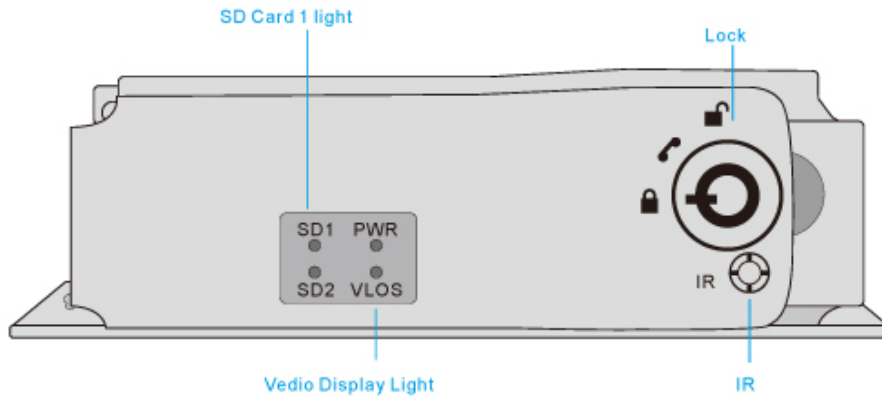

Richmor High Quality Wholesale 4CH 720P Dual SD Card AHD Vehicle Mobile DVR

PRODUCT DESCRIPTION

Resolution	4CH 720P AHD Full real-time recording
Moduel	G-Sensor built in, GPS /3G/4G /WIFI (5.8G or 2.4G)Optional
Storage	Support 2X SD cards storage, up to 128GB for each
Alarm I/O	4CH Alarm input,1CH Alarm output
ACC Delay	10 seconds delay pow-off for data protection
Voltage	8V-36V Wide range voltage power supply

PRODUCT SHOW

Product's Front Side

Display

Military Design/ Good Stability/Durable /Shockproof & Earthquake Resistant

Product's Back Side

Display

Wide Voltage Design / Data Comprehensive Protection / High Security

STRUCTURE

Front Panel

Details

Professional Security Device/Powerful Functions/ User-friendly Button Operation/ Easy to Use

Back Panel

Details

Aviation AV&DV Input / Steady Port/ Strong Shockproof Ability/ Simple & Convenient

Video Record System	Video Input	Support 4 channels Full real-time AHD 720P
	Video Output	1 channel composite video output
	Display	1/2/4 channels full screen
	Signal system	PAL/NTSC (PAL @100Frame, NTSC@120 Frame)
	Resolution	Support 4 channels Full real-time AHD 720P
	Record Format	Synchronized A/V recording
Audio	Audio Input	4 Channel
	Audio Output	1 channel
	Compression	G.726
Alarm	Input	4 channels
	Output	1 channel
Storage		Up to 256GB, 128GB for each
Communication Port		1CH RS232 / 1 channel RS485
G-sensor		Built in, support 3 Axis Motion Detection with user set ranges , for X,Y and Z coordinates
Wireless communications		GPS /3G /4G /WIFI optional
GPS		