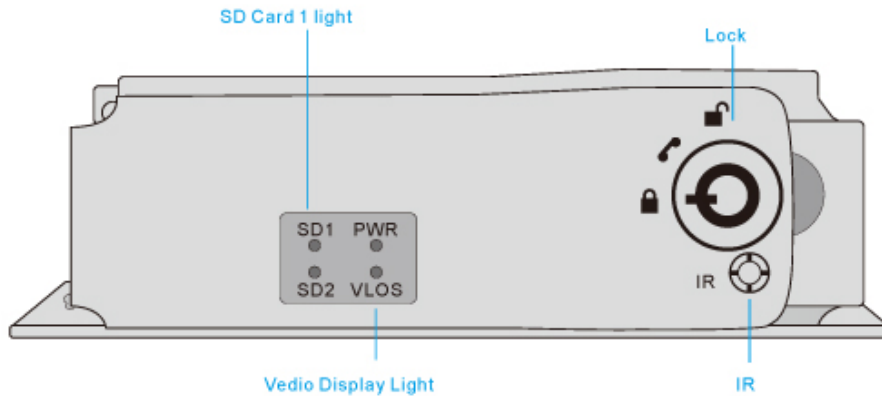

Richmor High Quality Wholesale 4CH 720P Dual SD Card AHD Vehicle Mobile DVR

PRODUCT DESCRIPTION

Resolution	4CH 720P AHD Full real-time recording
Moduel	G-Sensor built in, GPS /3G/4G /WIFI (5.8G or 2.4G)Optional
Storage	Support 2X SD cards storage, up to 128GB for each
Alarm I/O	4CH Alarm input,1CH Alarm output
ACC Delay	10 seconds delay pow-off for data protection
Voltage	8V-36V Wide range voltage power supply

PRODUCT SHOW

Product's Front Side

Display

Military Design/ Good Stability/Durable /Shockproof & Earthquake Resistant

Product's Back Side

Display

Wide Voltage Design / Data Comprehensive Protection / High Security

STRUCTURE

Front Panel

Details

Professional Security Device/Powerful Functions/ User-friendly Button Operation/ Easy to Use

Back Panel

Details

Aviation AV&DV Input / Steady Port/ Strong Shockproof Ability/ Simple & Convenient

Video Record System	Video Input	Support 4 channels Full real-time AHD 720P
	Video Output	1 channel composite video output
	Display	1/2/4 channels full screen
	Signal system	PAL/NTSC (PAL @100Frame, NTSC@120 Frame)
	Resolution	Support 4 channels Full real-time AHD 720P
	Record Format	Synchronized A/V recording
Audio	Audio Input	4 Channel
	Audio Output	1 channel
	Compression	G.726
Alarm	Input	4 channels
	Output	1 channel
Storage		Up to 256GB, 128GB for each
Communication Port		1CH RS232 / 1 channel RS485
G-sensor		Built in, support 3 Axis Motion Detection with user set ranges , for X,Y and Z coordinates
Wireless communications		GPS /3G /4G /WIFI optional
GPS		