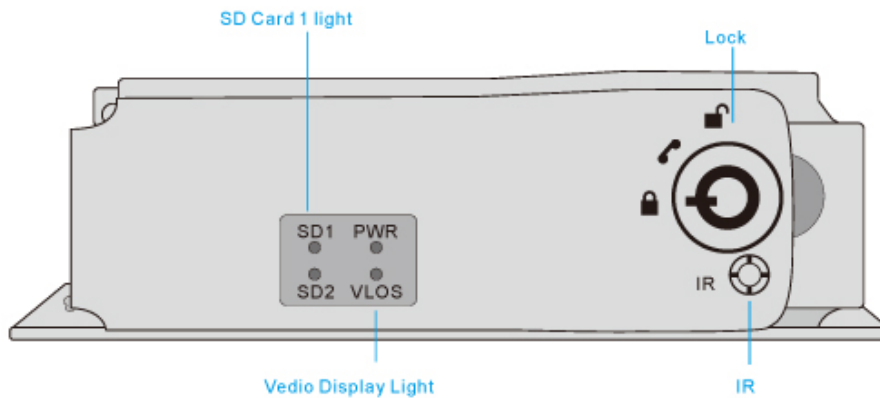

Richmor High Quality Wholesale 4CH 720P Dual SD Card AHD Vehicle Mobile DVR

PRODUCT DESCRIPTION

Resolution	4CH 720P AHD Full real-time recording
Moduel	G-Sensor built in, GPS /3G/4G /WIFI (5.8G or 2.4G)Optional
Storage	Support 2X SD cards storage, up to 128GB for each
Alarm I/O	4CH Alarm input,1CH Alarm output
ACC Delay	10 seconds delay pow-off for data protection
Voltage	8V-36V Wide range voltage power supply

PRODUCT SHOW

Product's Front Side

Display

Military Design/ Good Stability/Durable /Shockproof & Earthquake Resistant

Product's Back Side

Display

Wide Voltage Design / Data Comprehensive Protection / High Security

STRUCTURE

Front Panel

Details

Professional Security Device/Powerful Functions/ User-friendly Button Operation/ Easy to Use

Back Panel

Details

Aviation AV&DV Input / Steady Port/ Strong Shockproof Ability/ Simple & Convenient

Video Record System	Video Input	Support 4 channels Full real-time AHD 720P
	Video Output	1 channel composite video output
	Display	1/2/4 channels full screen
	Signal system	PAL/NTSC (PAL @100Frame, NTSC@120 Frame)
	Resolution	Support 4 channels Full real-time AHD 720P
	Record Format	Synchronized A/V recording
Audio	Audio Input	4 Channel
	Audio Output	1 channel
	Compression	G.726
Alarm	Input	4 channels
	Output	1 channel
Storage		Up to 256GB, 128GB for each
Communication Port		1CH RS232 / 1 channel RS485
G-sensor		Built in, support 3 Axis Motion Detection with user set ranges , for X,Y and Z coordinates
Wireless communications		GPS /3G /4G /WIFI optional
GPS		