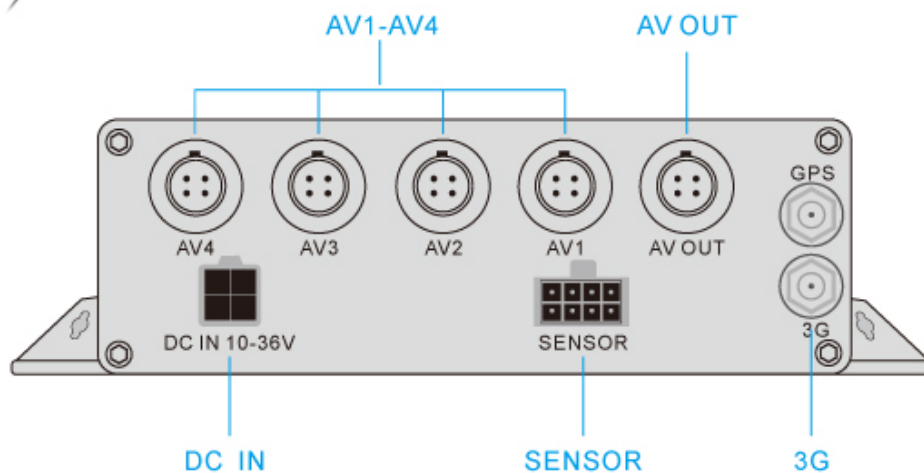

Richmor High Quality Wholesale 4CH 720P Dual SD Card AHD Vehicle Mobile DVR

PRODUCT DESCRIPTION

Resolution	4CH 720P AHD Full real-time recording
Moduel	G-Sensor built in, GPS /3G/4G /WIFI (5.8G or 2.4G)Optional
Storage	Support 2X SD cards storage, up to 128GB for each
Alarm I/O	4CH Alarm input,1CH Alarm output
ACC Delay	10 seconds delay pow-off for data protection
Voltage	8V-36V Wide range voltage power supply

STRUCTURE

Front Panel

Details

Professional Security Device/Powerful Functions/ User-friendly Button Operation/ Easy to Use

Back Panel

Details

Aviation AV&DV Input / Steady Port/ Strong Shockproof Ability/ Simple & Convenient

Video Record System	Video Input	Support 4 channels Full real-time AHD 720P
	Video Output	1 channel composite video output
	Display	1/2/4 channels full screen
	Signal system	PAL/NTSC (PAL @100Frame, NTSC@120 Frame)
	Resolution	Support 4 channels Full real-time AHD 720P
	Record Format	Synchronized A/V recording
Audio	Audio Input	4 Channel
	Audio Output	1 channel
	Compression	G.726
Alarm	Input	4 channels
	Output	1 channel
Storage		Up to 256GB, 128GB for each
Communication Port		1CH RS232 / 1 channel RS485
G-sensor		Built in, support 3 Axis Motion Detection with user set ranges , for X,Y and Z coordinates
Wireless communications		GPS /3G /4G /WIFI optional
GPS		