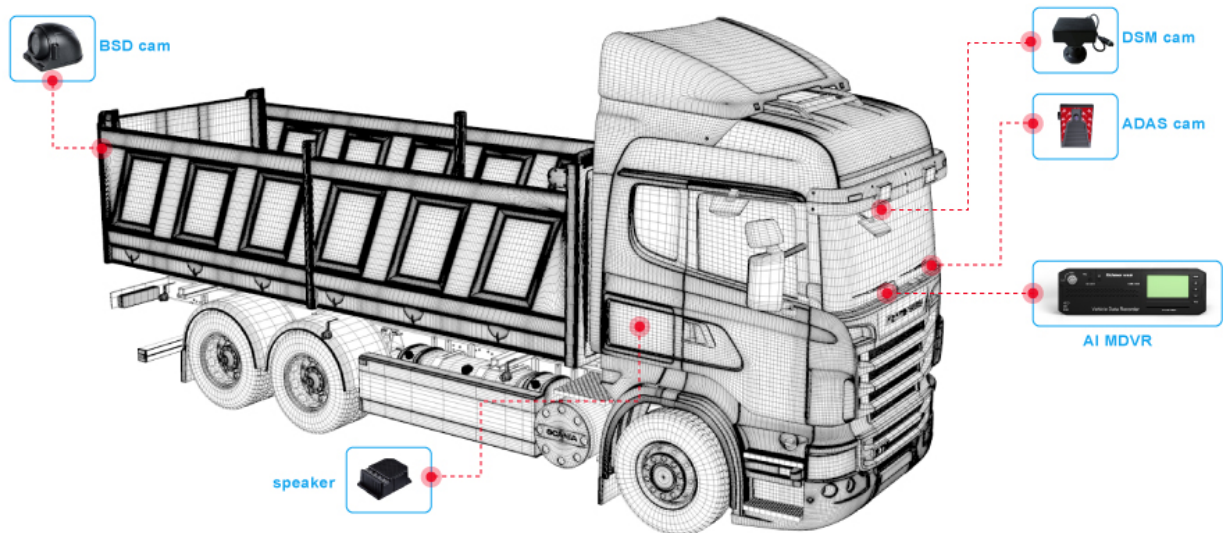

DSM(Driver Status Monitoring) Behavior Detection:
Fatigue/Distracted/Smoking/Calling supported Language:
English/Russian/Spanish/Portuguese/customized

BSD (Blind Area Detection)
 3-level pre-warnings Distinguish Moving Objectives Intelligently

Installation Diagram BSD camera supports installing on the left/right back/front side to adapt to different vehicles. Supports dual BSD detection. Quick installation and easy

parameter setup.

AI Platform GPS/Video/Event report PC client/Andoid APP/IOS APP/Professional player

More AI function The strong AI chipset enables this system futher supports below functions and more.

360°viewing

HOD detection

Seatbelt detection

Cargo detection

Using phone detection

Passenger counting

Specification