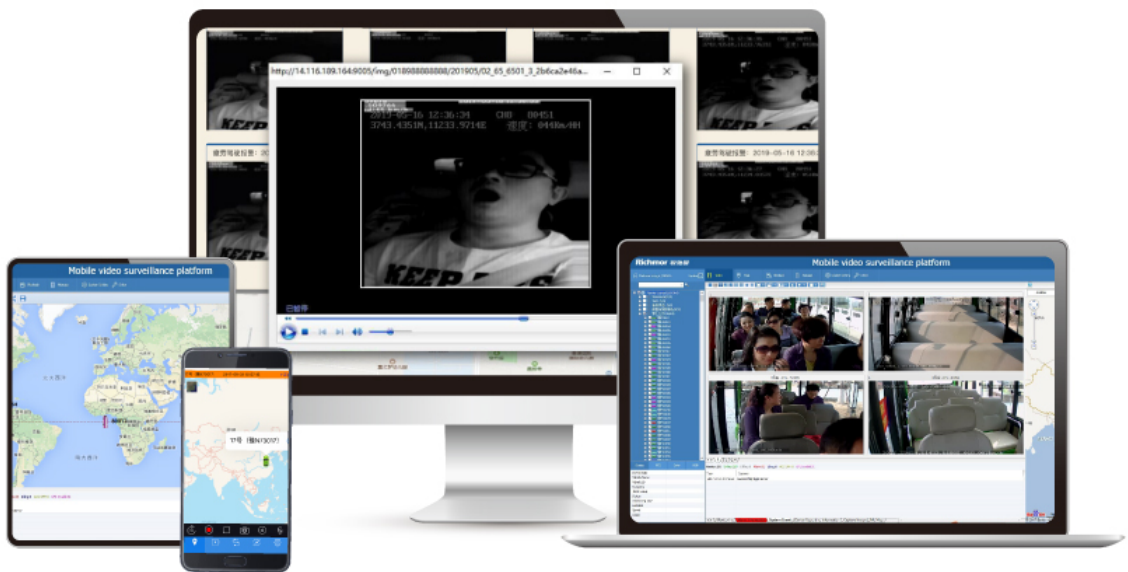

DSM(Driver Status Monitoring) Behavior Detection:
Fatigue/Distracted/Smoking/Calling supported Language:
English/Russian/Spanish/Portuguese/customized

BSD (Blind Area Detection)
 3-level pre-warnings Distinguish Moving Objectives Intelligently

Installation Diagram BSD camera supports installing on the left/right back/front side to adapt to different vehicles. Supports dual BSD detection. Quick installation and easy

parameter setup.

AI Platform GPS/Video/Event report PC client/Andoid APP/IOS APP/Professional player

More AI function The strong AI chipset enables this system futher supports below functions and more.

360°viewing

HOD detection

Seatbelt detection

Cargo detection

Using phone detection

Passenger counting

Specification