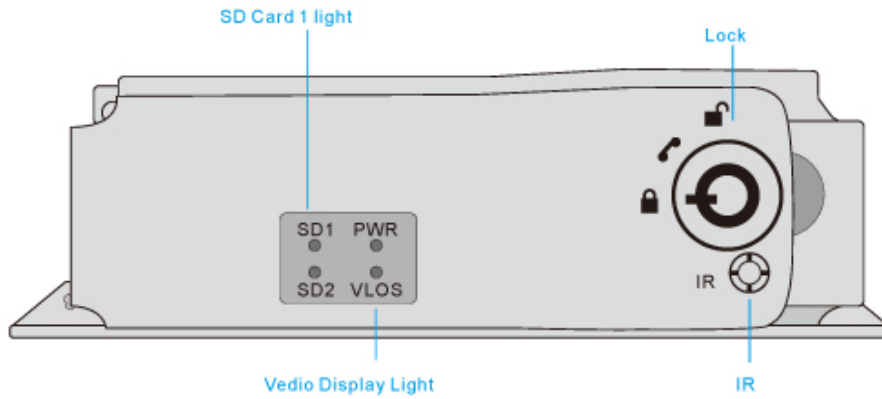

Richmor High Quality 4CH 720P AHD HD Dual SD Card Vehicle Mobile DVR

PRODUCT DESCRIPTION

Resolution	4CH 720P AHD Full real-time recording
Moduel	G-Sensor built in, GPS /3G/4G /WIFI (5.8G or 2.4G)Optional
Storage	Support 2X SD cards storage, up to 128GB for each
Alarm I/O	4CH Alarm input,1CH Alarm output
ACC Delay	10 seconds delay pow-off for data protection
Voltage	8V-36V Wide range voltage power supply

PRODUCT SHOW

Product's Front Side

Display

Military Design/ Good Stability/Durable /Shockproof & Earthquake Resistant

Product's Back Side

Display

Wide Voltage Design / Data Comprehensive Protection / High Security

STRUCTURE

Front Panel

Details

Professional Security Device/Powerful Functions/ User-friendly Button Operation/ Easy to Use

Back Panel

Details

Aviation AV&DV Input / Steady Port/ Strong Shockproof Ability/ Simple & Convenient

Video Record System	Video Input	Support 4 channels Full real-time AHD 720P
	Video Output	1 channel composite video output
	Display	1/2/4 channels full screen
	Signal system	PAL/NTSC (PAL @100Frame, NTSC@120 Frame)
	Resolution	Support 4 channels Full real-time AHD 720P
	Record Format	Synchronized A/V recording
Audio	Audio Input	4 Channel
	Audio Output	1 channel
	Compression	G.726
Alarm	Input	4 channels
	Output	1 channel
Storage		Up to 256GB, 128GB for each
Communication Port		1CH RS232 / 1 channel RS485
G-sensor		Built in, support 3 Axis Motion Detection with user set ranges , for X,Y and Z coordinates