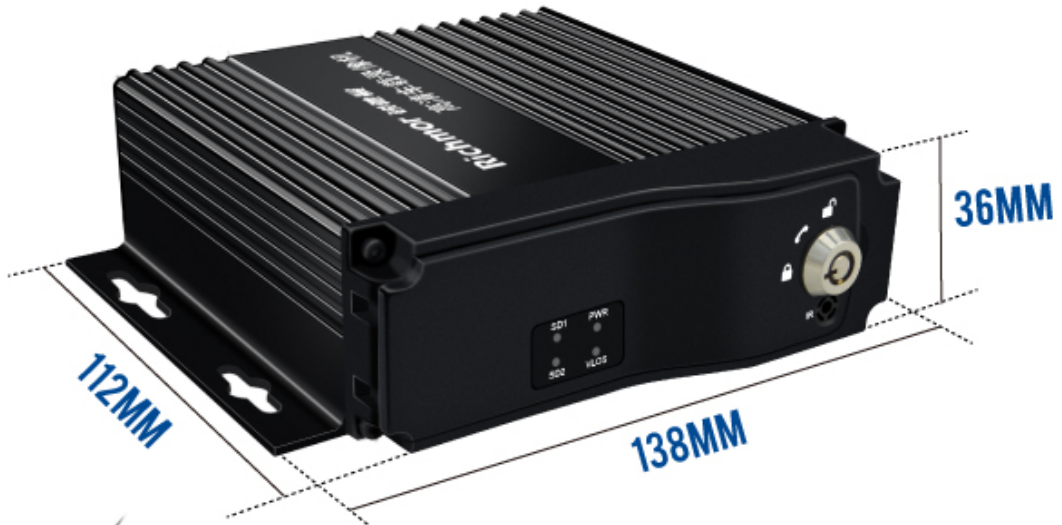

Richmor High Quality 4CH 720P AHD HD Dual SD Card Vehicle Mobile DVR

PRODUCT DESCRIPTION

Resolution	4CH 720P AHD Full real-time recording
Moduel	G-Sensor built in, GPS /3G/4G /WIFI (5.8G or 2.4G)Optional
Storage	Support 2X SD cards storage, up to 128GB for each
Alarm I/O	4CH Alarm input,1CH Alarm output
ACC Delay	10 seconds delay pow-off for data protection
Voltage	8V-36V Wide range voltage power supply

PRODUCT SHOW

Product's Front Side

Display

Military Design/ Good Stability/Durable /Shockproof & Earthquake Resistant

Product's Back Side

Display

Wide Voltage Design / Data Comprehensive Protection / High Security

STRUCTURE

Front Panel

Details

Professional Security Device/Powerful Functions/ User-friendly Button Operation/ Easy to Use

Back Panel

Details

Aviation AV&DV Input / Steady Port/ Strong Shockproof Ability/ Simple & Convenient

Video Record System	Video Input	Support 4 channels Full real-time AHD 720P
	Video Output	1 channel composite video output
	Display	1/2/4 channels full screen
	Signal system	PAL/NTSC (PAL @100Frame, NTSC@120 Frame)
	Resolution	Support 4 channels Full real-time AHD 720P
	Record Format	Synchronized A/V recording
Audio	Audio Input	4 Channel
	Audio Output	1 channel
	Compression	G.726
Alarm	Input	4 channels
	Output	1 channel
Storage		Up to 256GB, 128GB for each
Communication Port		1CH RS232 / 1 channel RS485
G-sensor		Built in, support 3 Axis Motion Detection with user set ranges , for X,Y and Z coordinates