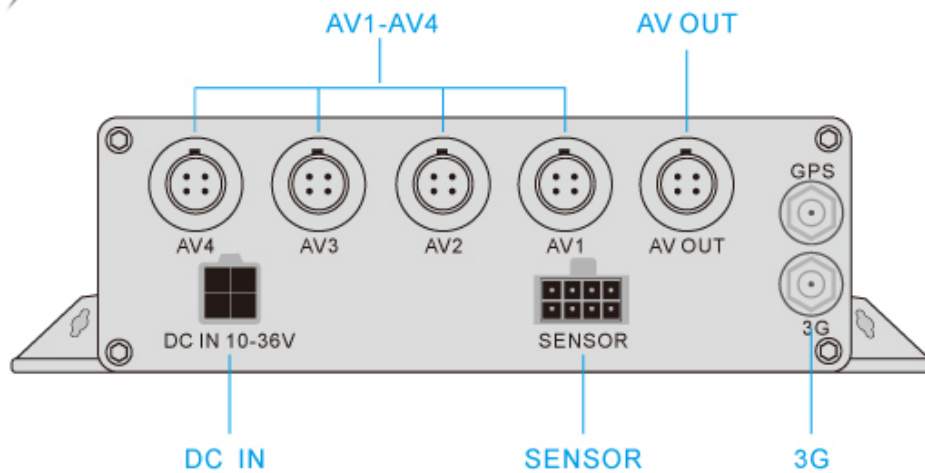

Richmor High Quality 4CH 720P AHD HD Dual SD Card Vehicle Mobile DVR

PRODUCT DESCRIPTION

Resolution	4CH 720P AHD Full real-time recording
Moduel	G-Sensor built in, GPS /3G/4G /WIFI (5.8G or 2.4G)Optional
Storage	Support 2X SD cards storage, up to 128GB for each
Alarm I/O	4CH Alarm input,1CH Alarm output
ACC Delay	10 seconds delay pow-off for data protection
Voltage	8V-36V Wide range voltage power supply

STRUCTURE

Front Panel

Details

Professional Security Device/Powerful Functions/ User-friendly Button Operation/ Easy to Use

Back Panel

Details

Aviation AV&DV Input / Steady Port/ Strong Shockproof Ability/ Simple & Convenient

Video Record System	Video Input	Support 4 channels Full real-time AHD 720P
	Video Output	1 channel composite video output
	Display	1/2/4 channels full screen
	Signal system	PAL/NTSC (PAL @100Frame, NTSC@120 Frame)
	Resolution	Support 4 channels Full real-time AHD 720P
	Record Format	Synchronized A/V recording
Audio	Audio Input	4 Channel
	Audio Output	1 channel
	Compression	G.726
Alarm	Input	4 channels
	Output	1 channel
Storage		Up to 256GB, 128GB for each
Communication Port		1CH RS232 / 1 channel RS485
G-sensor		Built in, support 3 Axis Motion Detection with user set ranges , for X,Y and Z coordinates