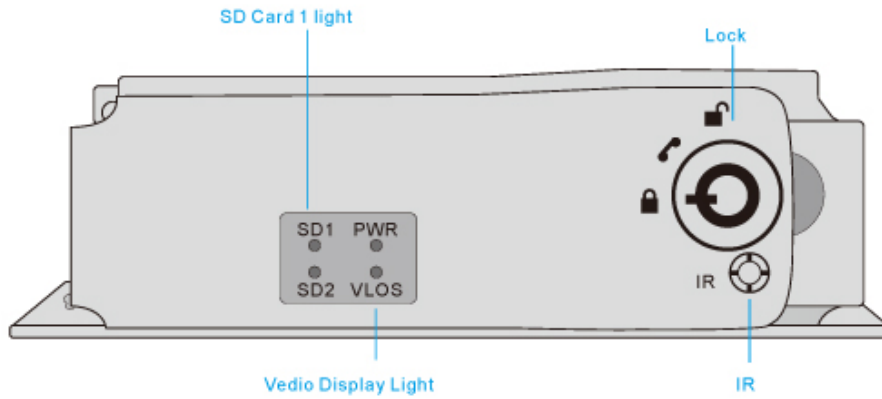

STRUCTURE

Front Panel

Details

Professional Security Device/Powerful Functions/ User-friendly Button Operation/ Easy to Use

Back Panel

Details

Aviation AV&DV Input / Steady Port/ Strong Shockproof Ability/ Simple & Convenient